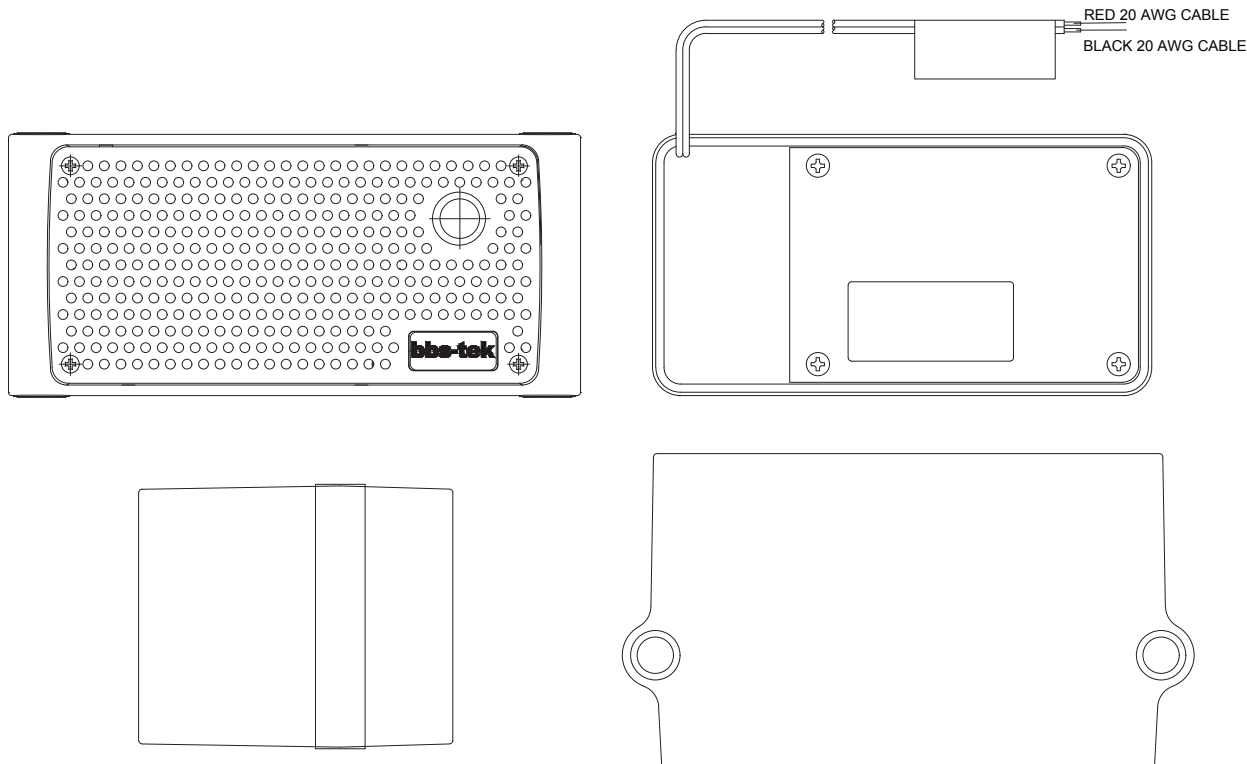

White Sound® Smart Reversing Alarm

Self-adjusting Heavy-duty

87-107dB

Brigade

Product Specification

Model Number:

SA-BBS-107 (1400B)

Package Contents

- 1 x SA-BBS-107A Self adjusting alarm
- 1 x Backalarm warning label
- 1 x Installation guide

Key Features

- Self-adjustable 87± 4dB(A) to 107 ± 4dB(A) (at 1.2m, 4ft distance, 12/24V Supply) +5 ± 4dB(A) above ambient level
- Microphone
- Multi-frequency bbs-tek® broadband sound
- Instantly locatable sound
- Sound confined to danger area
- Eliminates noise nuisance

Technical Specifications

- Dimensions (WxHxD mm / inch): 173 x 79 x 95 / 6.81 x 3.11 x 3.74
- Repeating Sound Pattern: Intermittence: 70 ± 10 cycles per minute
- Fixing Hole-Centre Spacing (mm / inch): 154 / 6.06

Environmental Specifications

- Operating Temperature: -40°C to +85°C
- IP Rating: IP68
- Mechanical Shock (internal): 51G
- Mechanical Vibration: 10G
- Salt Spray Corrosion

Power

- Operating Voltage Range: 9Vdc-32Vdc
- Nominal Operating Voltage: 12Vdc / 24Vdc
- Operating Current (max. @ voltages and mode): 1.2A @ 24Vdc
- Current Consumption: 0.95A @ 12V / 1.2A @24V peak current